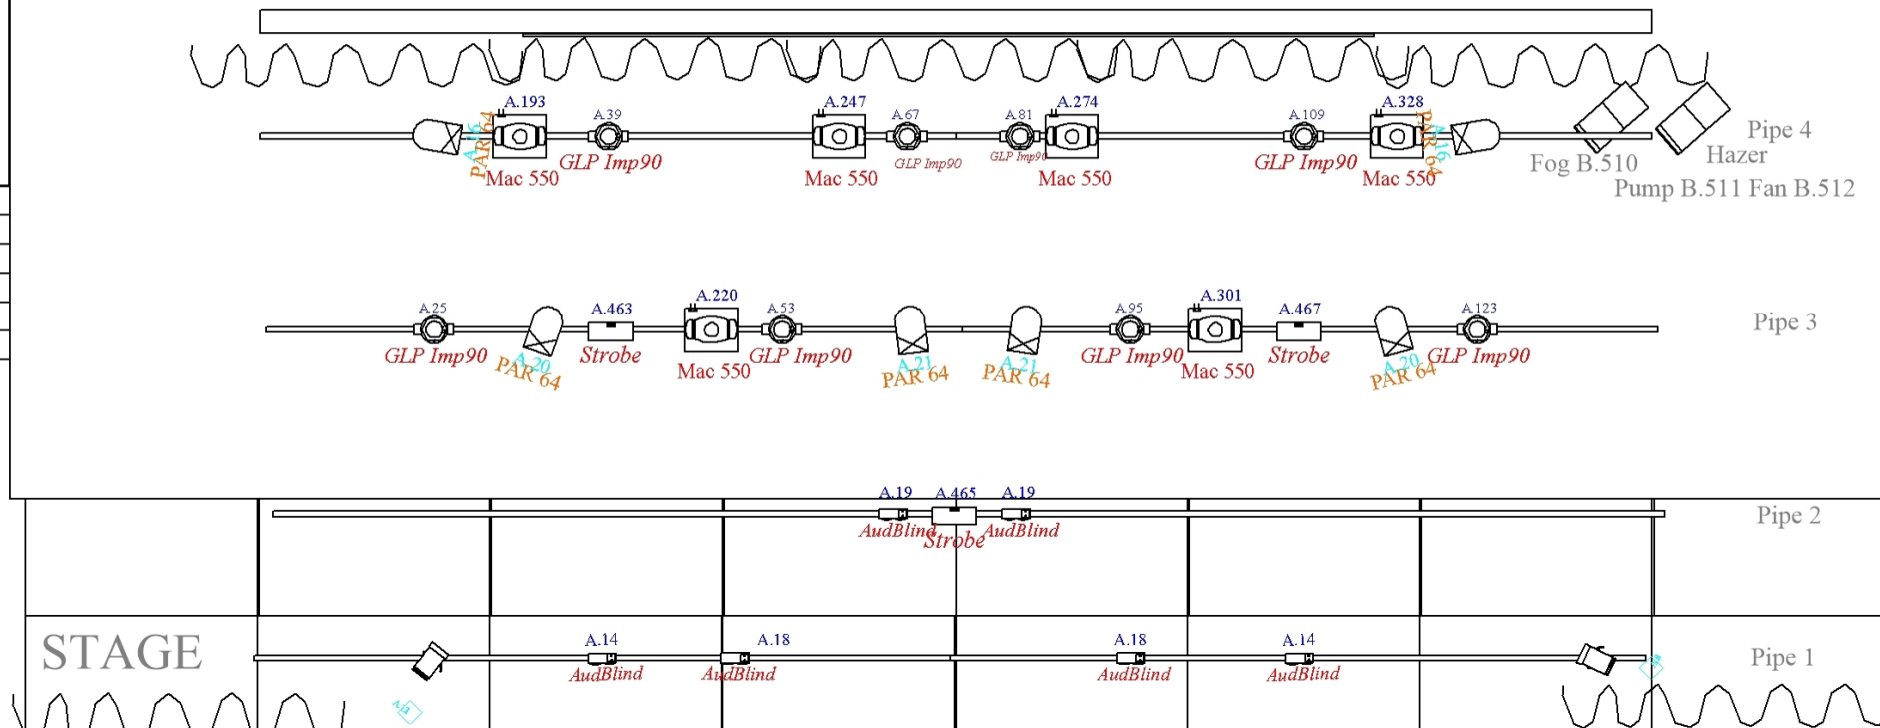

Stagesize: 16x6m  
Clear Height on Stage: 3.7m

Backcover (Black)

Conventionals

Patch	Type	Limit %	Patch	Type	Limit %
A-1			A-13	Sidewash 1kW	85
A-2	Profilier 1	85	A-14	AudBlinder 1	85
A-3	Profilier 2	85	A-15	Worklight	65 !!!
A-4	Profilier 3	85	A-16	PAR 64 VNS	85
A-5	Profilier 4	85	A-17		
A-6	Profilier 5	85	A-18	AudBlinder 2	85
A-7	Profilier 6	85	A-19	AudBlinder 3	85
A-8	Sidewash 1kW	85	A-20	PAR 64 VNS	85
A-9	Sidewash 1kW	85	A-21	PAR 64 VNS	85
A-10			A-22	2x1kW Wash	85
A-11			A-23	2x1kW Wash	85
A-12	Sidewash 1kW	85	A-24		

Ambiente Lights

Count	Type	Mode	Use	Patch
32	Mac 300 Wash	13 CH	Ambiente	B-1, B-14, ..., B-404
1	Flat LED PAR	4 CH (RGBA)	BAR-Light	B-417

Notes  
**IMPORTANT:** as you will notice - our dimmer is very old so are the very long cables powering our Conventionals. THEREFORE PLEASE RESPECT AND SET THE DIMMERLIMITS 85% (DMX: 215) --> there is no possibility to do so on the Dimmer directly

If you are nice to our Equipment - so it will be to you and following LDs. Thank you :)

Lighting Set - SimmCity/Vienna

Count	Type	Mode	Position
10	Martin Mac550	27 CH	Stage, Fronttruss
12	GLP Impression 90	14 CH	Stage, Fronttruss
3	ADJ Strobe 1500	2 CH Speed/Dim	Stage
12	PAR 64		Stage
4	Audience Blinder		Stage
8	Fresnel		Stage, Fronttruss
6	Profilier		Front
1	Haze	2 CH P+F	Stage
32	Mac 300 Wash	13 CH	Ambiente